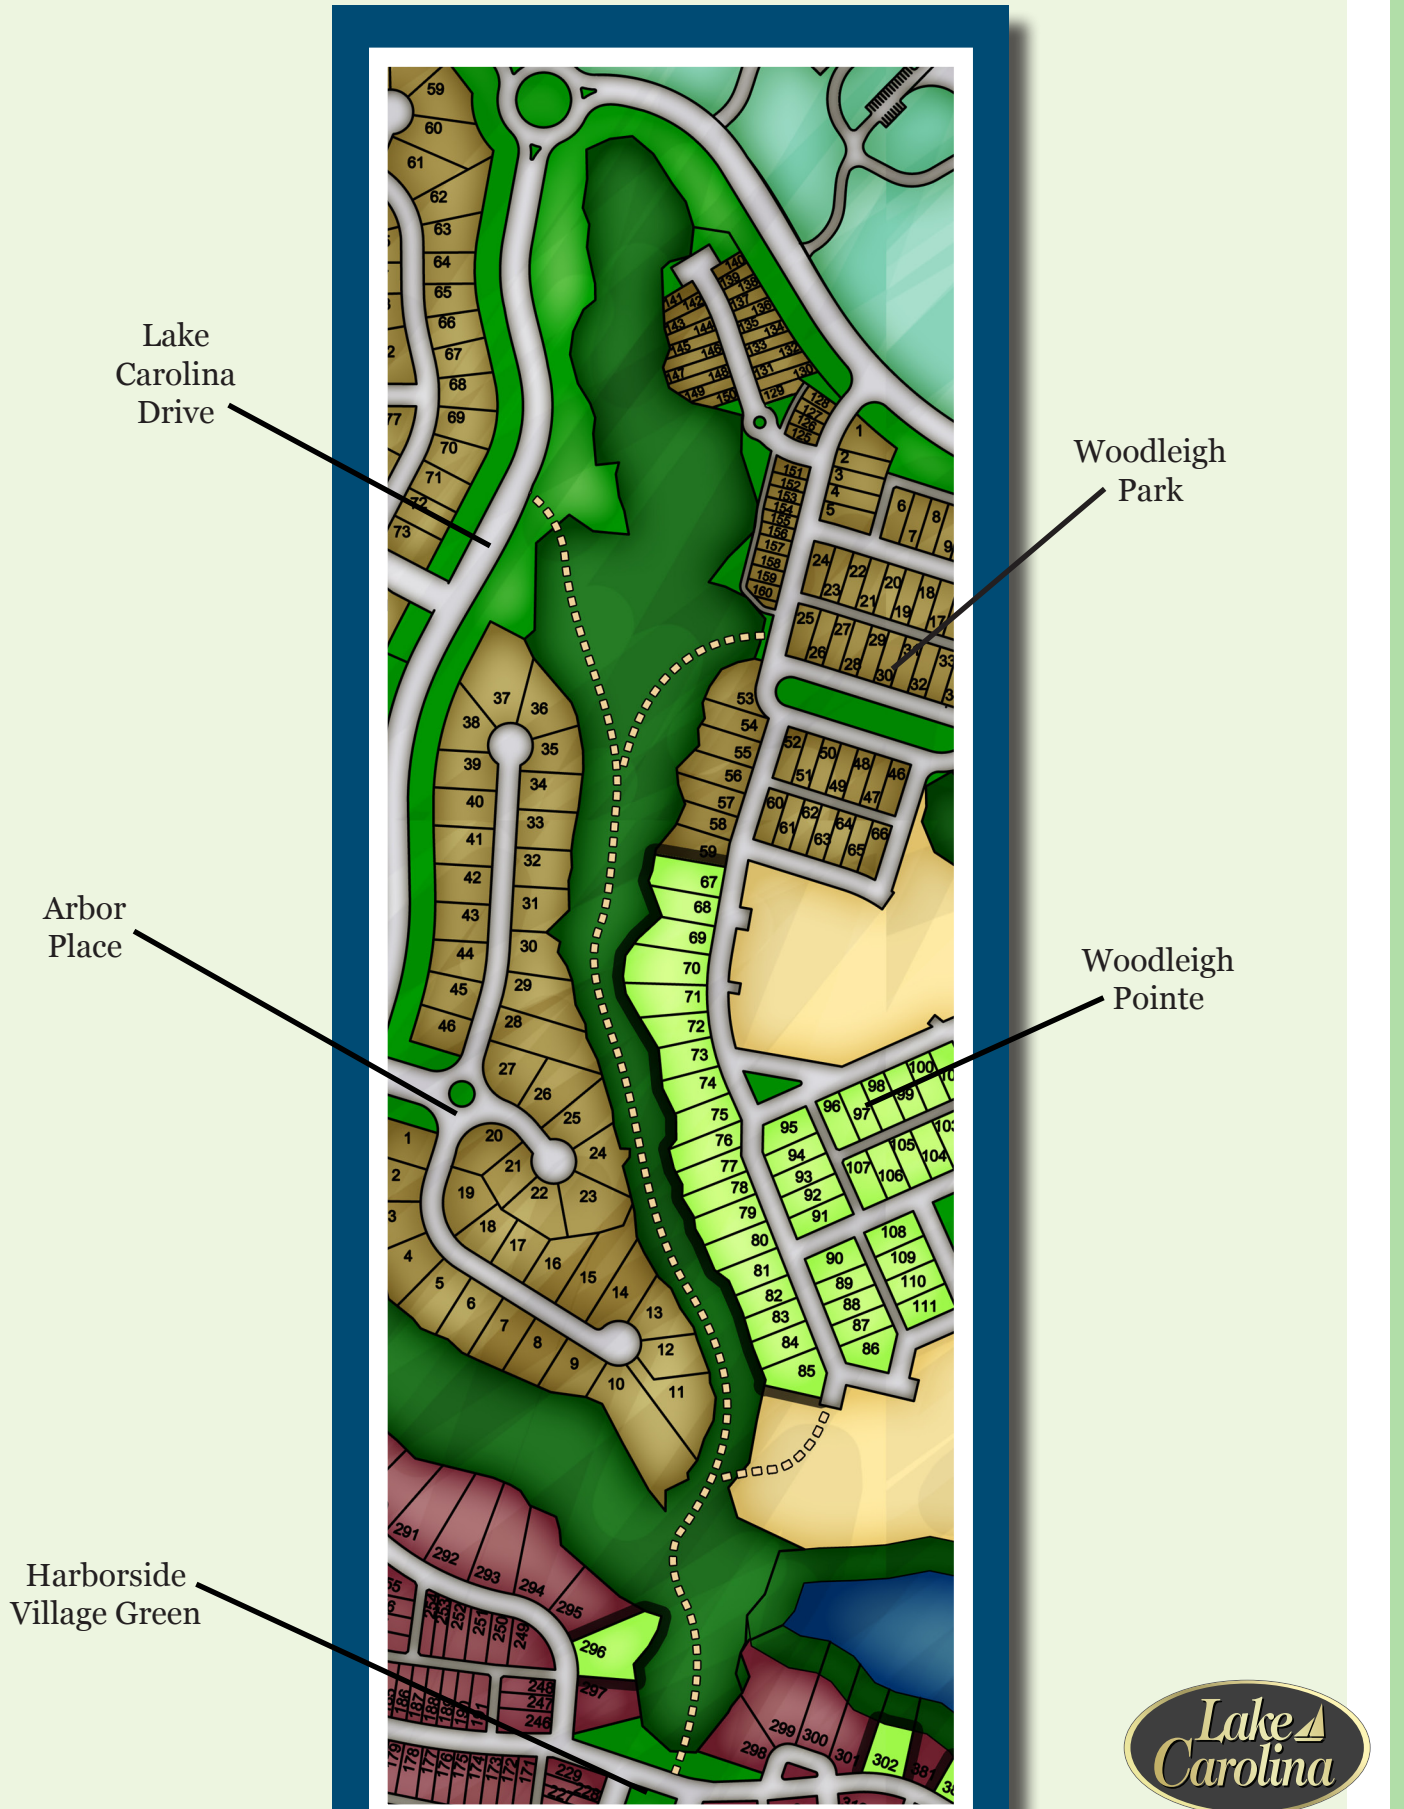

Lake Carolina Nature Trail

Lake Carolina Drive

Woodleigh Park

Arbor Place

Woodleigh Pointe

Harborside Village Green

www.lakecarolina.com

803-736-5253